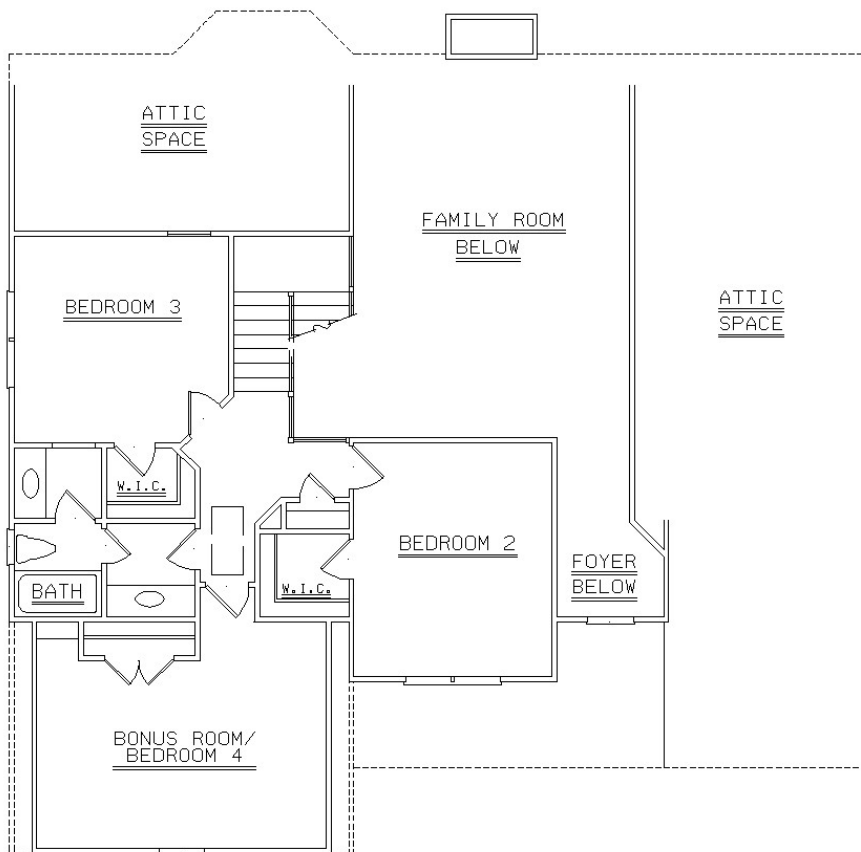

## INTERIOR PICTURES

- **New Construction**
- **~2,400 Square Feet**
- **3 Bedrooms**
- **Finished Bonus Room**
- **2.5 Baths**
- **Dining Room**
- **Breakfast Area**
- **Laundry Room**
- **Stairway open to Living Room**
- **Hardwood, Tile & Carpet**
- **Granite Countertops**
- **Large Wood Deck**
- **0.47 Acre Cul-De-Sac Lot**

CHESAPEAKE  
1645 EAST ARLINGTON

PHONE: 252-916-3520

(FLOOR PLANS ON BACK)

FIRST FLOOR PLAN

SECOND FLOOR PLAN