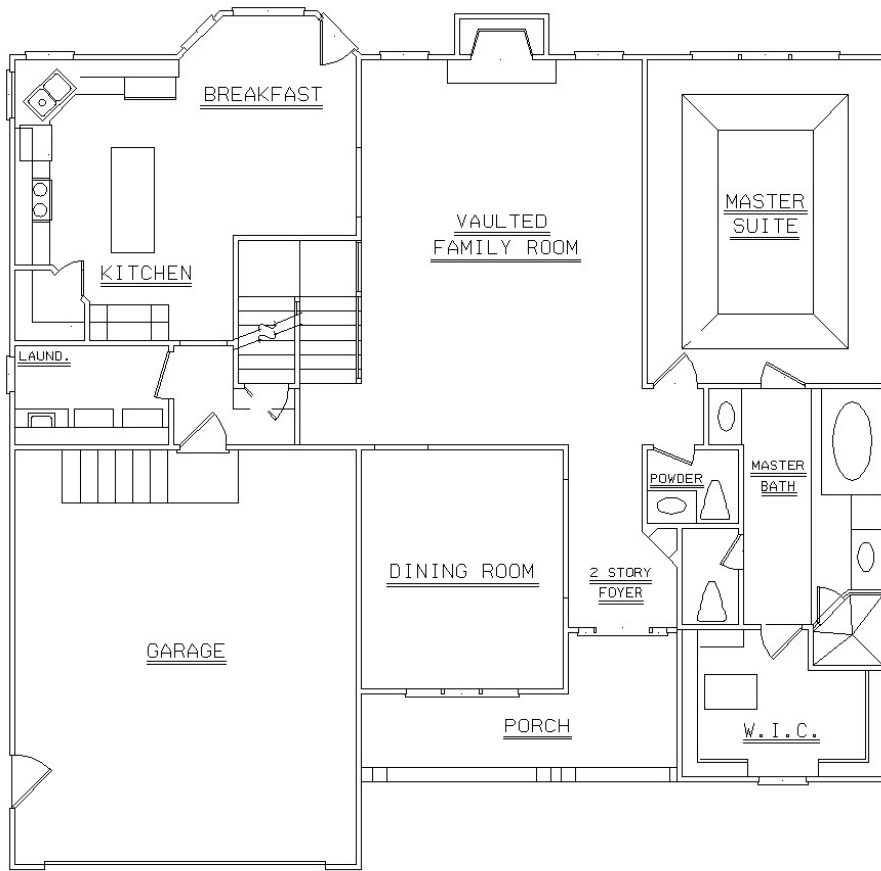

FIRST FLOOR PLAN